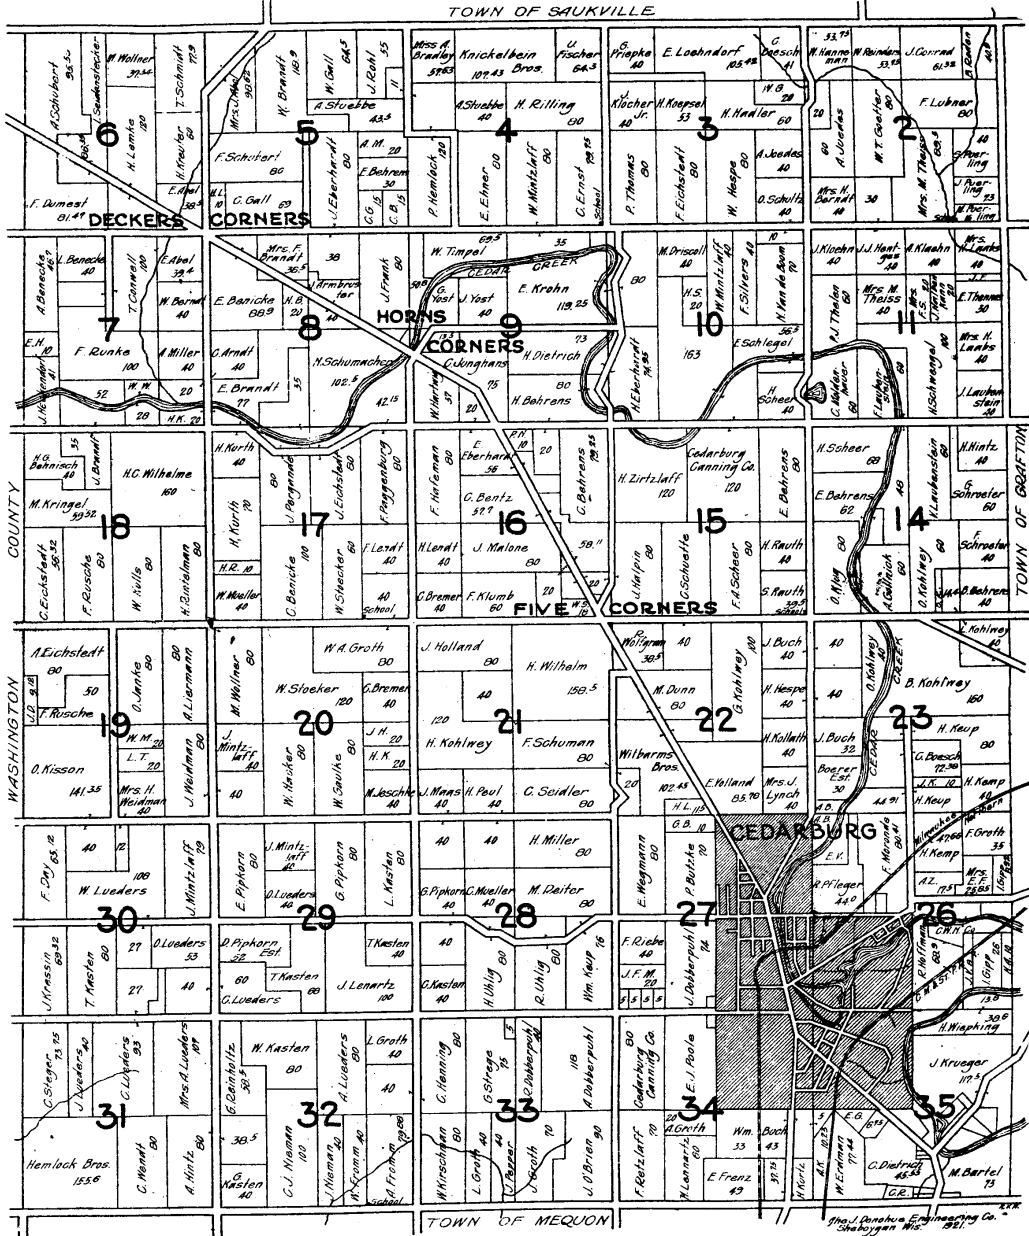

# 1921 Plat Map

copyright 1994 Ozaukee County Historical Society, WI

## T.10N. CEDARBURG R.21E.

Township 10 North, Range 21 East  
at the Fourth Principal Meridian  
Ozaukee County, Wisconsin